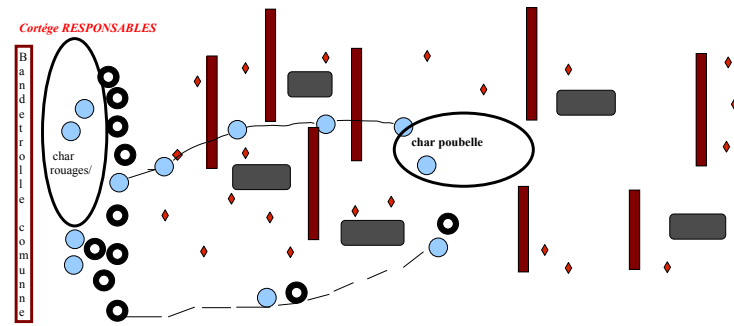

**CHAPTER:**  
**We Know Who Is Responsible**

Global vue: Original plan

1 Chapitre «responsables» : visuels communs aux collectifs qui participent

**Éléments:**

→ One big float

→ "Climat: à qui profite le crime . Changeons le système pas le climat!"  
Dimension: 9m

→ Replicables elements.

→ Replicables elements.

→ Charlie Chaplins x 3

→ Smoke

Inspiration :

Charlie Chaplin Modern Times

Float

1st Banner

## Replicables elements: 122 elements

Signalisation pannel: Stop/ dead end / one way

color: Red / Blue. Back: black&white

Dimensions: diameter= 64 cm

different height

x 60

x 42

x 20

## Details of the main float

4m50 length x 1m20 width

height: 4m50

Front

Right side

Back

Left side