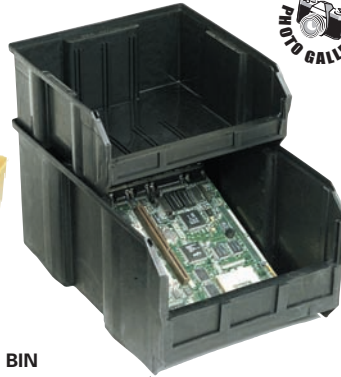

PREMIUM QUALITY BIN

Overall W" x D" x H"	Carton Qty.	Price Each		WINDOW		DIVIDER (Black)		BIN (Black)		CONDUCTIVE BIN		
		Model	1-2 Ctns.	3+ Ctns.	Model	Price Each	Model	Pkg. of 6	Model	Price Each	Model	Pkg. of 6
4¹/₈ x 4¹/₂ x 3	24	HL550100	$ .67	$ .62	---	---	HL550260	$2.98	HL184870	$2.38	HL235454	$7.75
4¹/₈ x 5³/₈ x 3	24	HL239470	.73	.67	---	---	HL239476	2.85	HL184871	2.72	HL235455	8.28
4¹/₈ x 7³/₈ x 3	24	HL239471	1.13	1.02	---	---	HL239477	3.65	HL184872	3.34	HL235456	9.40
4¹/₈ x 10⁷/₈ x 4	12	HL257901	2.21	2.06	HL652709	$.64	HL257902	4.25	---	---	---	---
5¹/₂ x 10⁷/₈ x 5	12	HL239472	2.85	2.62	---	---	HL239478	3.85	HL184873	10.75	HL235457	14.90
5¹/₂ x 13¹/₂ x 5	12	HL550107	3.45	3.15	HL550236	.68	HL550267	5.18	HL184874	11.88	HL235458	15.45
5¹/₂ x 14³/₄ x 5	12	HL334183	4.05	3.75	HL334184	.68	HL334185	5.42	---	---	---	---
6 x 9¹/₄ x 5	12	HL239608	3.18	2.91	HL239614	.64	HL239611	4.32	---	---	---	---
8¹/₄ x 10³/₄ x 7	6	HL239473	4.65	4.25	---	---	HL239479	7.15	HL184876	13.48	HL235460	26.50
8¹/₄ x 13⁵/₈ x 6	12	HL239609	5.38	4.96	HL239615	.83	HL239612	9.39	---	---	---	---
8¹/₄ x 13⁵/₈ x 8	12	HL239610	5.95	5.50	HL239616	.93	HL239613	9.82	---	---	---	---
8¹/₄ x 14³/₄ x 7	12	HL239474	4.90	4.50	---	---	HL239480	8.50	HL184877	17.75	HL235461	29.90
8¹/₄ x 18 x 9	6	HL550123	10.70	9.99	HL550273	1.72	HL550275	18.40	---	---	---	---
11 x 10⁷/₈ x 5	6	HL550108	4.70	4.25	HL550238	1.08	HL550266	4.88	HL184875	13.55	HL235459	14.90
11 x 16 x 8	4	HL550117	9.29	8.50	HL550247	1.67	HL550277	17.00	HL184879	35.89	HL235463	39.45
11 x 18 x 10	4	HL550119	12.50	11.65	HL550249	1.72	HL550279	19.15	HL184880	38.79	HL235464	45.80
16¹/₂ x 10⁷/₈ x 5	6	HL550125	7.25	6.60	HL550274	1.67	HL550276	5.18	---	---	---	---
16¹/₂ x 14³/₄ x 7	6	HL239475	7.58	6.95	---	---	HL239481	8.88	HL184878	28.71	HL235462	31.00
16¹/₂ x 18 x 11	3	HL550121	16.15	14.85	HL550251	2.45	HL245104	19.15	HL184881	57.00	HL235465	45.80

WALL PANELS AND BINS

WALL PANEL 36"W x 19"H W/ BINS

Model	Bin Qty.	W" x D" x H"	Price
HL550200	32	4¹/₈ x 7³/₈ x 3	$64.95
HL550201	18	5¹/₂ x 10⁷/₈ x 5	75.95
HL550202	8	8¹/₄ x 10³/₄ x 7	65.95
HL550203	8	8¹/₄ x 14³/₄ x 7	66.95

WALL PANEL WITHOUT BINS

Model	Carton Qty.	W" x H"	Price Each
HL550148	18 x 19	4	$18.95
HL550150	36 x 19	4	28.95
HL239956	27 x 21	4	32.95
HL239955	18 x 61	2	54.95
HL239958	36 x 61	1	103.95
HL239960	48 x 61	1	154.50

Bin Size W" x D" x H"	BIN CAPACITY PER PANEL			
	18"W 19"H	36"W 19"H	27"W 21"H	36"W 61"H
4¹/₈ x 4¹/₂ x 3	16	32	30	120
4¹/₈ x 5³/₈ x 3	16	32	30	120
4¹/₈ x 7³/₈ x 3	16	32	30	120
4¹/₈ x 10⁷/₈ x 4	12	32	18	80
5¹/₂ x 10⁷/₈ x 5	9	18	12	60
5¹/₂ x 13¹/₂ x 5	9	18	12	60
5¹/₂ x 14³/₄ x 5	9	18	12	60
8¹/₄ x 10³/₄ x 7	4	8	---	28
8¹/₄ x 14³/₄ x 7	4	8	---	28
8¹/₄ x 18 x 9	4	8	---	24
11 x 10⁷/₈ x 5	3	9	6	30
11 x 16 x 8	1	6	---	21
11 x 18 x 10	1	3	---	15
16¹/₂ x 10⁷/₈ x 5	3	6	4	20
16¹/₂ x 14³/₄ x 7	2	4	---	14
16¹/₂ x 18 x 11	1	2	---	10

AS LOW AS
$18⁹⁵
panel

ONLINE
PHOTO GALLERY

SAME DAY
IN STOCK
SHIPMENT